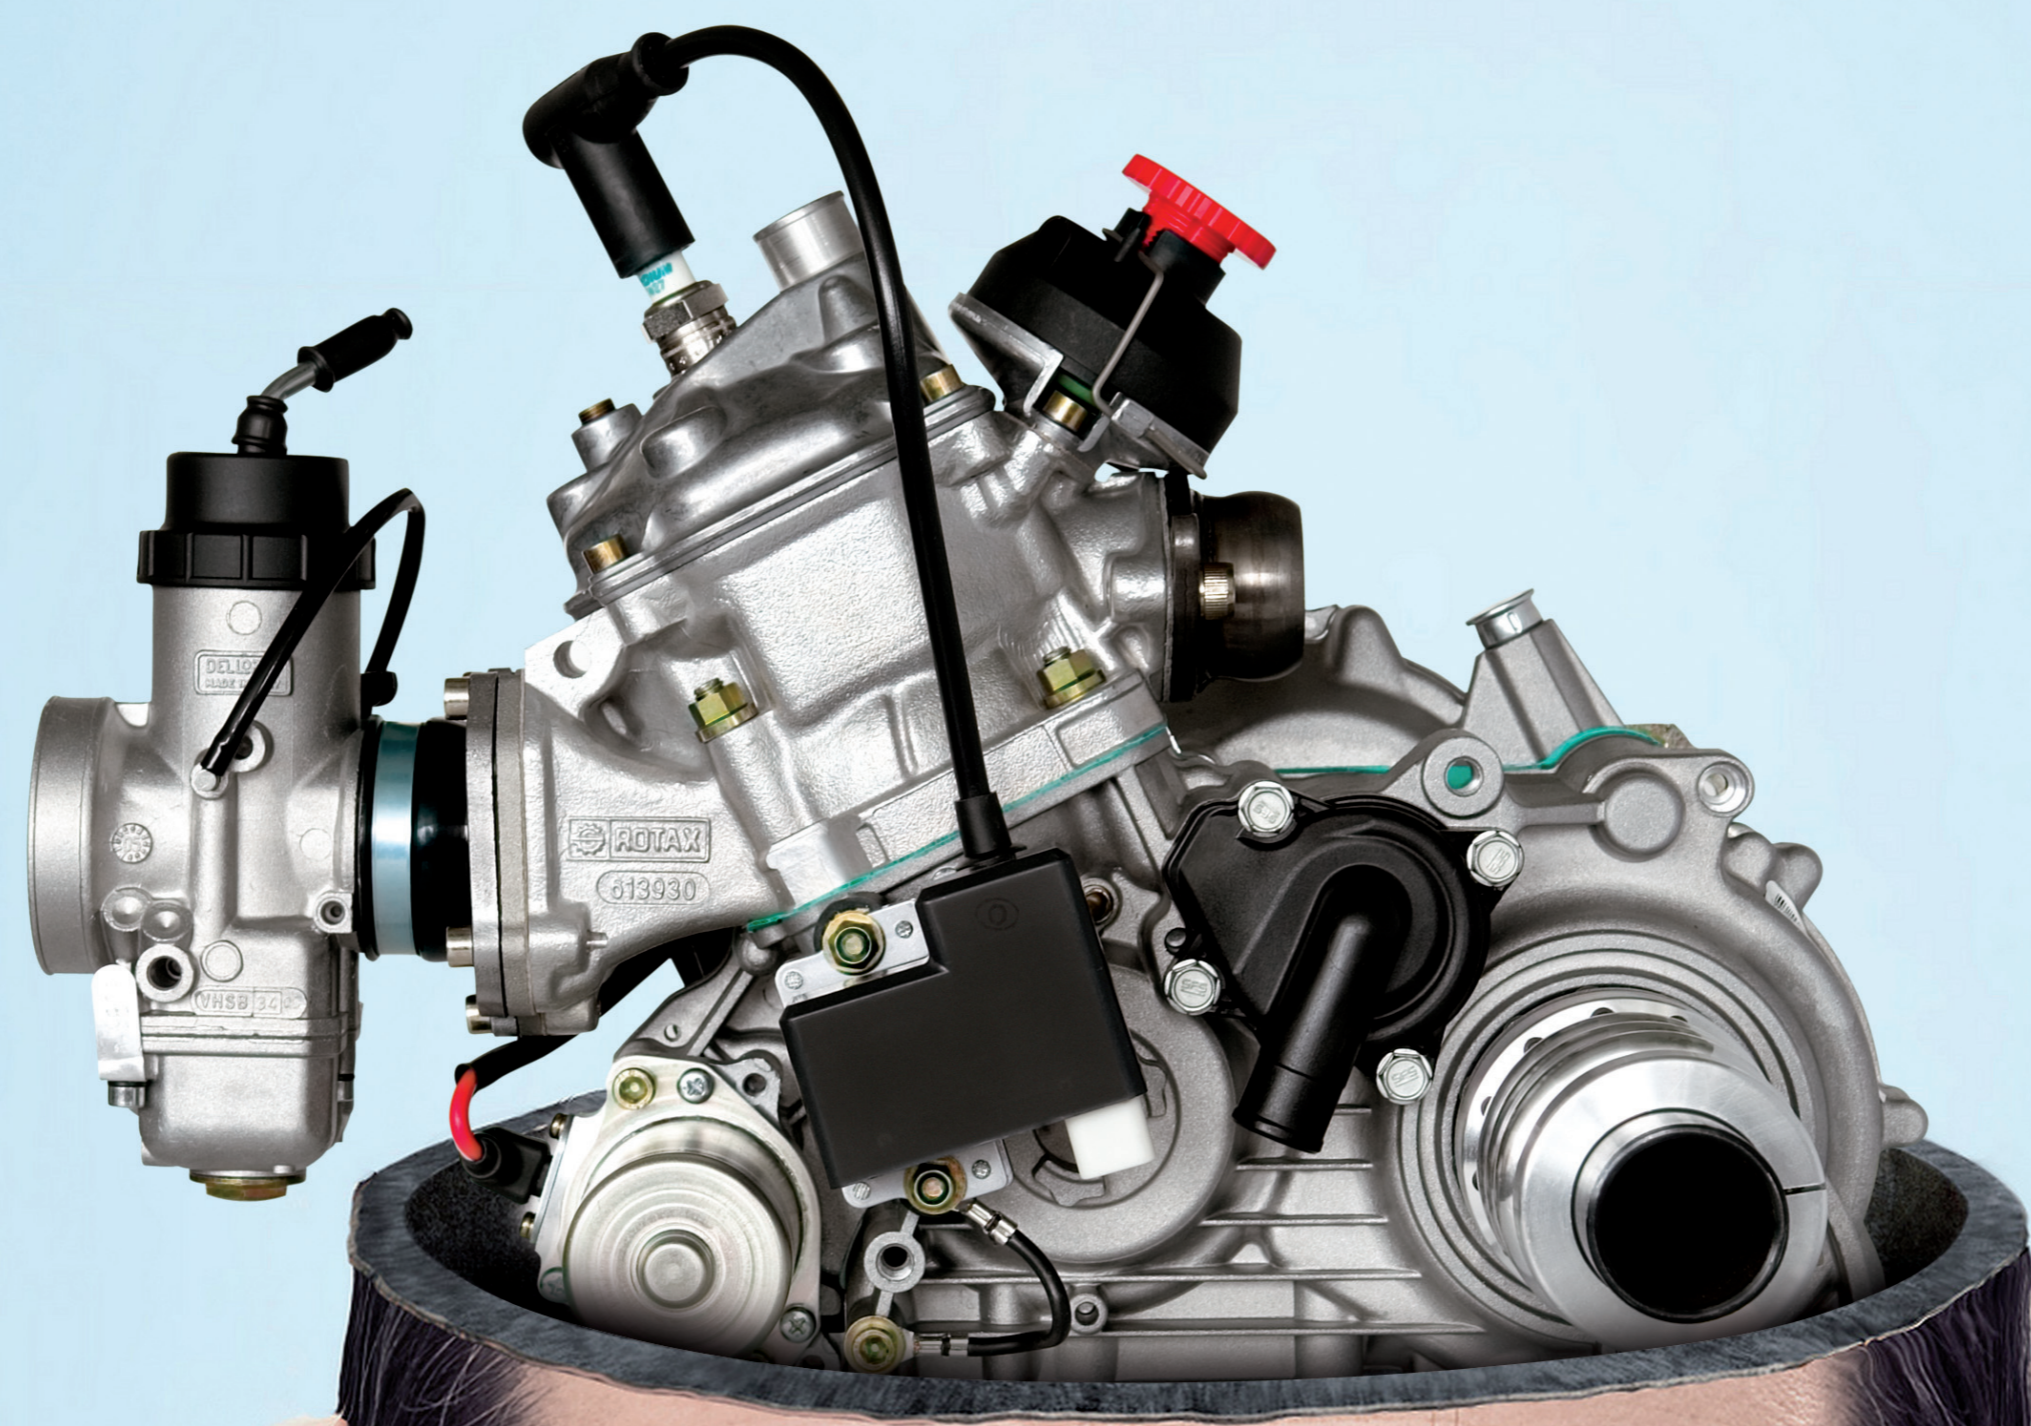

SHIFT TO THE NEXT LEVEL OF...

2010
YEAR OF THE
DD2

- 2-speed gearbox activated by steering wheel paddles
- Less maintenance
- Inspiring performance
- Chainless drive system

...ROTAX NEW AGE KARTING!

Shift into the next level of kart racing and go for a ROTAX 125 MAX DD2.

MOJO®

XPS
KART TEC

ROTAX®
50.000
MAX
MEMBERS

ROTAX®
NEW AGE KARTING

www.kart-rotax.com