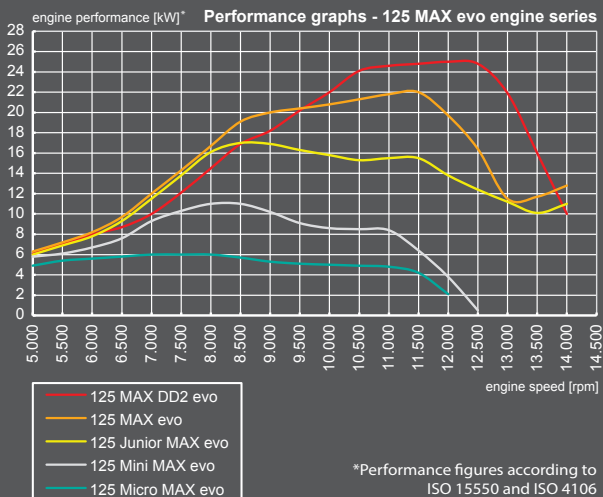

125 MAX DD2 evo

15+ years*

34 hp

Age 15 years +
Race class National/international
Maximum Performance 25 kW / 34 hp at 12,000 rpm
Maximum torque 22 Nm at 10,500 rpm
Weight bare engine: 16.8 kg / 37.0 lbs
with complete power pack:
28.8 kg / 63.5 lbs

Chassis compatibility wheel base up to 1,050 mm